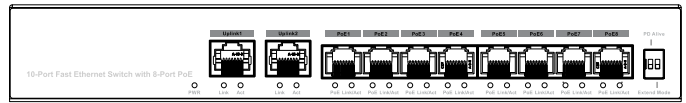

PERFORMANCE	
Switching Capacity	2.0 Gbps
Packet Forwarding Rate	1.49 Mpps
Jumbo Frame	2048 byte
MAC Table Size	2 K
HARDWARE	
Data Transmission Ports	1-8: 8 x RJ45 10/100Mbps Ports 9-10: 2 x RJ45 10/100Mbps Ports (Uplink)
Power Supply	100-240V AC
Operating Temperature	-10°C to +55°C
Operating Humidity	10%–90%
POE	
PoE Budget	Port 1-8 ≤30W, Total ≤65W
PoE Pin Assignment	PoE: 1, 2, 4, 5(V+), 3, 6, 7, 8(V-)
Long Distance PoE Transmission	Yes
Power Consumption	Idling: 1.0W Full load: 65W
PoE Standard	IEEE802.3af, IEEE802.3at

PERFORMANCE	
ESD	Air discharge: 8kV Contact discharge: 6kV
Lightning Protection	Common mode: 6kV Differential mode: 4kV
Product Dimensions (W x L x H)	242.5mm x 122.9mm x 35.0mm (9.55" x 4.84" x 1.38")
Communication Standards	IEEE 802.3, IEEE 802.3u, IEEE 802.3X

PANELS