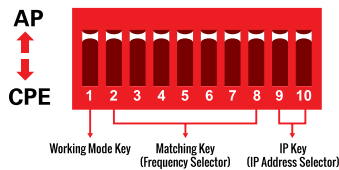

Transmitter

Receiver

Point to multi-point transmission up to 3 km

10 Digits Dial-up

TDMA

Powered via PoE

Weatherproof

Cold & Heat Resistance

Thunderproof

SPECIFICATIONS	
Output Power	27dBm
Transmission Speed	300Mbps
Chipset	AR9341
Operating Frequency	2412-2462MHz
Polarization	Vertical, Horizontal
Memory	DDR2, 64M
Antenna Gain	16dBi
Ethernet Port	10/100Mbps
Standard	IEEE802.11n, IEEE802.11g, IEEE802.11b, IEEE802.3u
Operating Temperature	-40~70°C
Power Supply	PoE 24V 1A
Dial Switch	YES