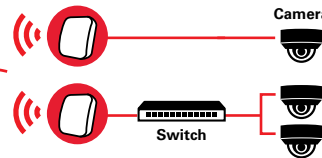

Outdoor Wireless PoE Bridge

High-Performance 300Mbps
16dBi Encrypted Wireless Bridge

CY-AP-DIP3226-POE (2.4 GHz)

- Plug & Play zero configuration
- 802.11b/g/n Support (2.4 GHz)
- Built-in 16dBi Antenna
- Point to multi-point transmission up to 3 km
- Up to 300Mbps wireless data rates
- 10 Digits Dial-Up, TDMA, 27dBm Power Output
- Transmission mode for matching AP automatically
- No PC required dip switches select channels
- Single OR multi-camera via a switch
- Thunderproof and Windproof, -40° ~ +70°

Transmitter

Receiver

Point to multi-point transmission up to 3 km

10 Digits Dial-up

TDMA

Powered via PoE

Weatherproof

Cold & Heat Resistance