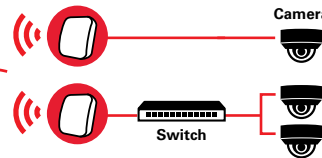

Transmitter

Receiver