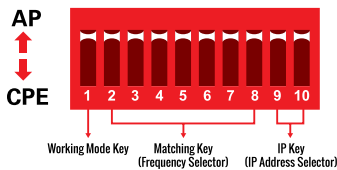

Outdoor Wireless PoE Bridge

High-Performance 300Mbps
16dBi Encrypted Wireless Bridge

CY-AP-DIP3526-POE (5.8 GHz)

- Plug & Play zero configuration
- 802.11b/g/n Support (5.8 GHz)
- Built-in 16dBi Antenna
- Point to multi-point transmission up to 3 km
- Up to 300Mbps wireless data rates
- 10 Digits Dial-Up, TDMA, 27dBm Power Output
- Transmission mode for matching AP automatically
- No PC required dip switches select channels
- Single OR multi-camera via a switch
- Thunderproof and Windproof, -40° ~ +70°